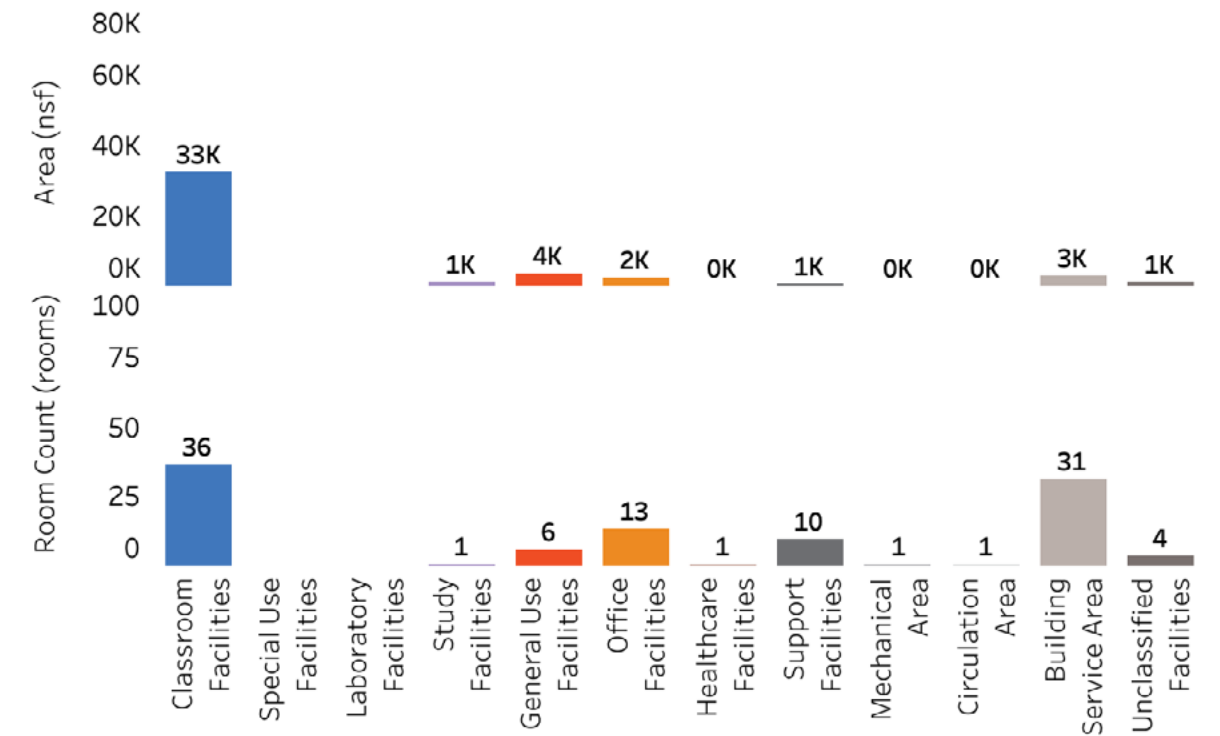

Elkhorn Elementary School

2235 Elkhorn Rd., Castroville, CA 95012

YEAR BUILT
1957

STUDENTS
698

SIZE
44,779 SF

TEACHERS
31

SCHOOL MISSION STATEMENT

Elkhorn Elementary School serves a rural, residential community in the northern section of North Monterey County Unified School District. Elkhorn Elementary School's team consists of dedicated students, parents, staff and community members who share a collective responsibility to create a learning environment in which all students grow and succeed. Elkhorn School is proud of its collaborative efforts to increase student achievement. Staff members meet regularly to seek ways to improve its school programs. Teachers meet in grade level groups to examine student work, discuss instructional challenges, devise strategies and develop action plans to meet our goals.

ESTIMATED CLASSROOM UTILIZATION FOR 2018-19

Data Sources:
Akita Box Source: <https://nmcusd.akitabox.com/buildings>
CBED Enrollment Data: <https://www.cde.ca.gov/ds/sd/sd/filesenr.asp>

ROOM AREA (NET SQUARE FEET) AND COUNT BY TYPE