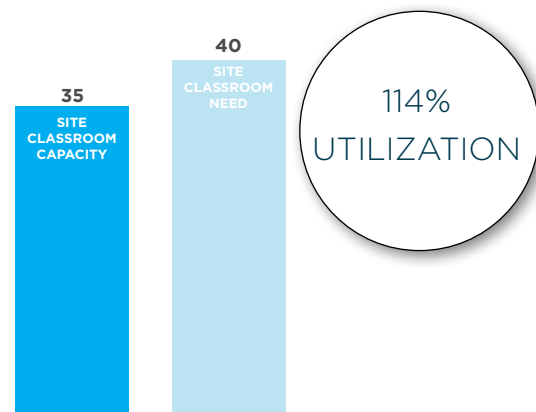

Elkhorn Elementary School

2235 Elkhorn Rd., Castroville, CA 95012

YEAR BUILT
1957

STUDENTS
698

SIZE
44,779 SF

TEACHERS
31

SCHOOL MISSION STATEMENT

Elkhorn Elementary School serves a rural, residential community in the northern section of North Monterey County Unified School District. Elkhorn Elementary School's team consists of dedicated students, parents, staff and community members who share a collective responsibility to create a learning environment in which all students grow and succeed. Elkhorn School is proud of its collaborative efforts to increase student achievement. Staff members meet regularly to seek ways to improve its school programs. Teachers meet in grade level groups to examine student work, discuss instructional challenges, devise strategies and develop action plans to meet our goals.

ESTIMATED CLASSROOM UTILIZATION FOR 2018-19

Data Sources:
Akita Box Source: <https://nmcusd.akitabox.com/buildings>
CBED Enrollment Data: <https://www.cde.ca.gov/ds/sd/sd/filesenr.asp>

ROOM AREA (NET SQUARE FEET) AND COUNT BY TYPE