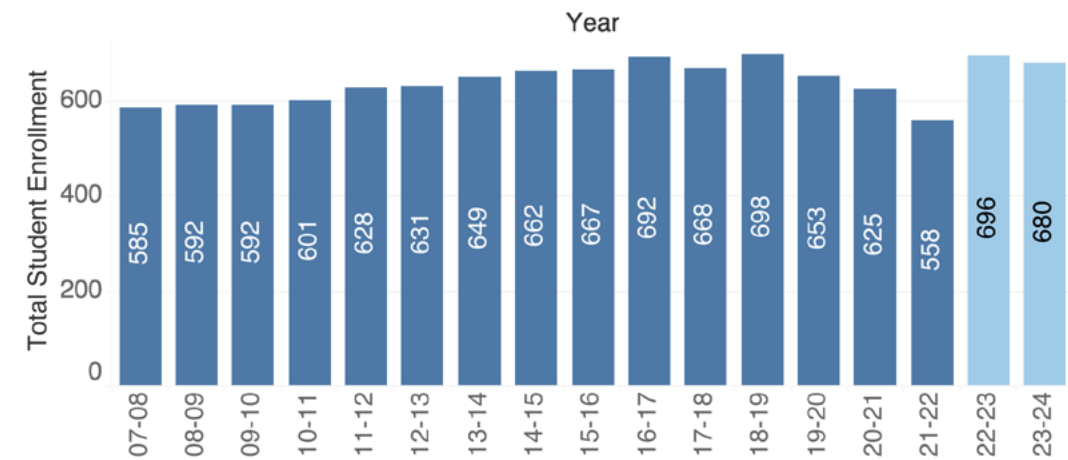

ELKHORN ELEMENTARY SCHOOL

LEGEND
■ Projected Student Enrollment
■ Student Enrollment

SOURCES:
<https://www.cde.ca.gov/dssdsd/filesenr.asp>
North Monterey Unified School District
Demographic Study 2016